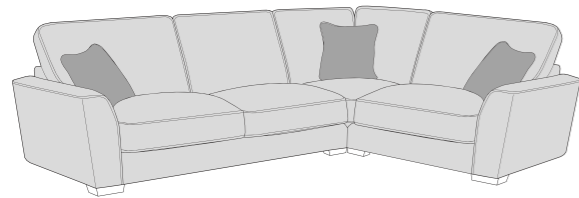

Extra Flex⁺
Soft, Supportive Seating

15/01/2025

FANTASIA COVER GUIDE - STANDARD BACK

Please use this guide when ordering the following pieces to clarify cover options.

STANDARD BACK

LH2, RFC, FST (L2, RFC, P) Group

FST, LFC, RH2 (P, LFC, R2) Group

L2S, RFC, FST (L2S, RFC, P) Group

FST, LFC, R2S (P, LFC, R2S) Group

LH2, COR, RH1 (L2, CO, R1) Group

LH1, COR, RH2 (L1, CO, R2) Group

L2S, COR, RH1 (L2S, CO, R1) Group

LH1, COR, R2S (L1, COR, R2S) Group

LH2, R2C (L2, R2C) Group

L2C, RH2 (L2C, R2) Group

LH2, COR, RH2 (L2, CO, R2) Group

LH1, COR, RH1 (L1, CO, R1) Group

ALU (AU)

4 Seater modular sofa (4MD)

3 Seater sofa (3ST)

2 Seater sofa (2ST)

Love chair (LOV)

Arm chair (1ST)

3 Seater Sofa Bed (3SB, 3DB)

(Available in Standard or Deluxe)

2 Seater Sofa Bed (2SB, 2DB)

(Available in Standard or Deluxe)

Chair Sofa Bed (1SB, 1DB)

(Available in Standard or Deluxe)