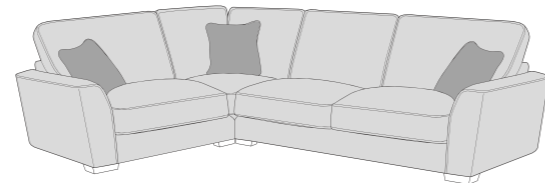

Extra Flex⁺
Soft, Supportive Seating

15/01/2025

FANTASIA COVER GUIDE - STANDARD BACK

Please use this guide when ordering the following pieces to clarify cover options.

STANDARD BACK

LH2, RFC, FST (L2, RFC, P) Group

FST, LFC, RH2 (P, LFC, R2) Group

L2S, RFC, FST (L2S, RFC, P) Group

FST, LFC, R2S (P, LFC, R2S) Group

LH2, COR, RH1 (L2, CO, R1) Group

LH1, COR, RH2 (L1, CO, R2) Group

L2S, COR, RH1 (L2S, CO, R1) Group

LH1, COR, R2S (L1, COR, R2S) Group

LH2, R2C (L2, R2C) Group

L2C, RH2 (L2C, R2) Group

LH2, COR, RH2 (L2, CO, R2) Group

LH1, COR, RH1 (L1, CO, R1) Group

ALU (AU)

4 Seater modular sofa (4MD)

3 Seater sofa (3ST)

2 Seater sofa (2ST)

Love chair (LOV)

Arm chair (1ST)

3 Seater Sofa Bed (3SB, 3DB)

(Available in Standard or Deluxe)

2 Seater Sofa Bed (2SB, 2DB)

(Available in Standard or Deluxe)

Chair Sofa Bed (1SB, 1DB)

(Available in Standard or Deluxe)