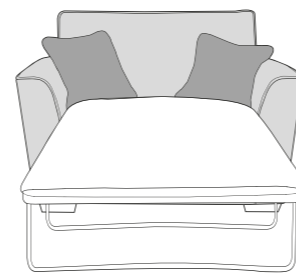

LH2, R2C (L2, R2C) Group

L2C, RH2 (L2C, R2) Group

LH2, COR, RH2 (L2, CO, R2) Group

LH1, COR, RH1 (L1, CO, R1) Group

ALU (AU)

4 Seater modular sofa (4MD)

3 Seater sofa (3ST)

2 Seater sofa (2ST)

Love chair (LOV)

Arm chair (1ST)

3 Seater Sofa Bed (3SB, 3DB)

(Available in Standard or Deluxe)

2 Seater Sofa Bed (2SB, 2DB)

(Available in Standard or Deluxe)

Chair Sofa Bed (1SB, 1DB)

(Available in Standard or Deluxe)

Large Footstool (FST)

 **COVER 1**
(BODY)

 **COVER 2**
(SCATTER)

Standard Back
Scatter Cushions

Front = Cover 2
Piping = Cover 1
Back = Cover 1

 **BFA**
BRITISH FURNITURE
ASSOCIATION
MANUFACTURER MEMBER

 **A CID**
ANTI COPYING IN DESIGN