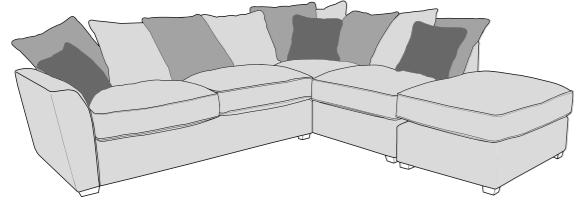

LH2, R2C (L2, R2C) Group

L2C, RH2 (L2C, R2) Group

LH2, COR, RH2 (L2, CO, R2) Group

LH1, COR, RH1 (L1, CO, R1) Group

ALU (AU)

4 Seater modular sofa (4MD)

3 Seater sofa (3ST)

2 Seater sofa (2ST)

Love chair (LOV)

Arm chair (1ST)

3 Seater Sofa Bed (3SB, 3DB)

(Available in Standard or Deluxe)

2 Seater Sofa Bed (2SB, 2DB)

(Available in Standard or Deluxe)

Chair Sofa Bed (1SB, 1DB)

(Available in Standard or Deluxe)

Large Footstool (FST)

 **COVER 1**
(BODY)

 **COVER 2**
(SCATTER)

Standard Back
Scatter Cushions

Front = Cover 2
Piping = Cover 1
Back = Cover 1

 **BFA**
BRITISH FURNITURE
ASSOCIATION
MANUFACTURER MEMBER

 **A CID**
ANTI COPYING IN DESIGN

FANTASIA COVER GUIDE - PILLOW BACK

Please use this guide when ordering the following pieces to clarify cover options.

PILLOW BACK

LH2, RFC, FST (L2, RFC, P) Group

FST, LFC, RH2 (P, LFC, R2) Group

L2S, RFC, FST (L2S, RFC, P) Group