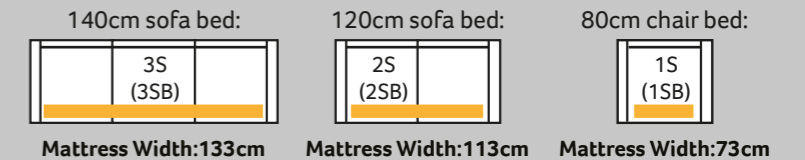

Mattress Thickness: 6cm

Mattress Length: 185cm

3 fold action is 140Kg total max occupancy weight

DELUXE ACTION & SPRUNG MATTRESS

A two fold metal action with beech slats. Complemented by a deluxe sprung mattress. For everyday use.

Mattress thickness: 11.5cm

Mattress Length: 183cm

2 fold action is 160Kg total max occupancy weight

Sofa beds available as standard back only

DIMENSION GUIDE

Check the diagonal access dimension to ensure furniture will fit in your home.