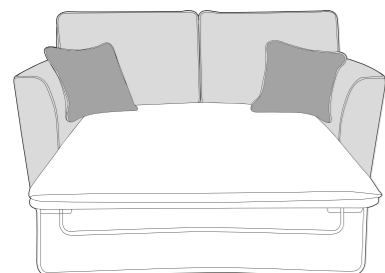

LH2, R2C (L2, R2C) Group

L2C, RH2 (L2C, R2) Group

LH2, COR, RH2 (L2, CO, R2) Group

LH1, COR, RH1 (L1, CO, R1) Group

ALU (AU)

4 Seater modular sofa (4MD)

3 Seater sofa (3ST)

2 Seater sofa (2ST)

Love chair (LOV)

Arm chair (1ST)

3 Seater Sofa Bed (3SB, 3DB)

(Available in Standard or Deluxe)

2 Seater Sofa Bed (2SB, 2DB)

(Available in Standard or Deluxe)

Chair Sofa Bed (1SB, 1DB)

(Available in Standard or Deluxe)

Large Footstool (FST)

 **COVER 1**
(BODY)

 **COVER 2**
(SCATTER)

Standard Back
Scatter Cushions

Front = Cover 2
Piping = Cover 1
Back = Cover 1

 **BFA**
BRITISH FURNITURE
ASSOCIATION
MANUFACTURER MEMBER

 **A CID**
ANTI COPYING IN DESIGN