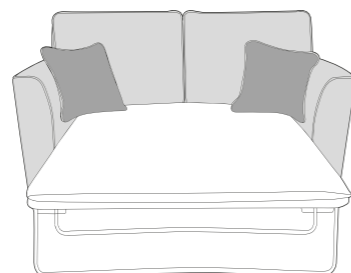

LH2, R2C (L2, R2C) Group

L2C, RH2 (L2C, R2) Group

LH2, COR, RH2 (L2, CO, R2) Group

LH1, COR, RH1 (L1, CO, R1) Group

ALU (AU)

4 Seater modular sofa (4MD)

3 Seater sofa (3ST)

2 Seater sofa (2ST)

Love chair (LOV)

Arm chair (1ST)

3 Seater Sofa Bed (3SB, 3DB)

(Available in Standard or Deluxe)

2 Seater Sofa Bed (2SB, 2DB)

(Available in Standard or Deluxe)

Chair Sofa Bed (1SB, 1DB)

(Available in Standard or Deluxe)

Large Footstool (FST)

 **COVER 1**
(BODY)

 **COVER 2**
(SCATTER)

Standard Back
Scatter Cushions

Front = Cover 2
Piping = Cover 1
Back = Cover 1

 **BFA**
BRITISH FURNITURE
ASSOCIATION
MANUFACTURER MEMBER

 **A CID**
ANTI COPYING IN DESIGN