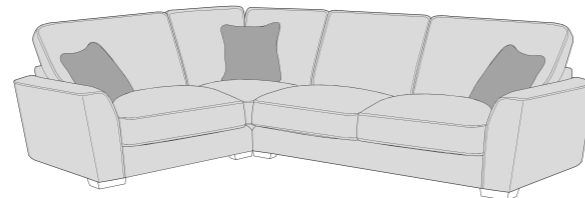

Extra Flex⁺
Soft, Supportive Seating

15/01/2025

FANTASIA COVER GUIDE - STANDARD BACK

Please use this guide when ordering the following pieces to clarify cover options.

STANDARD BACK

LH2, RFC, FST (L2, RFC, P) Group

FST, LFC, RH2 (P, LFC, R2) Group

L2S, RFC, FST (L2S, RFC, P) Group

FST, LFC, R2S (P, LFC, R2S) Group

LH2, COR, RH1 (L2, CO, R1) Group

LH1, COR, RH2 (L1, CO, R2) Group

L2S, COR, RH1 (L2S, CO, R1) Group

LH1, COR, R2S (L1, COR, R2S) Group

LH2, R2C (L2, R2C) Group

L2C, RH2 (L2C, R2) Group

LH2, COR, RH2 (L2, CO, R2) Group

LH1, COR, RH1 (L1, CO, R1) Group

ALU (AU)

4 Seater modular sofa (4MD)

3 Seater sofa (3ST)

2 Seater sofa (2ST)

Love chair (LOV)

Arm chair (1ST)

3 Seater Sofa Bed (3SB, 3DB)

(Available in Standard or Deluxe)

2 Seater Sofa Bed (2SB, 2DB)

(Available in Standard or Deluxe)

Chair Sofa Bed (1SB, 1DB)

(Available in Standard or Deluxe)