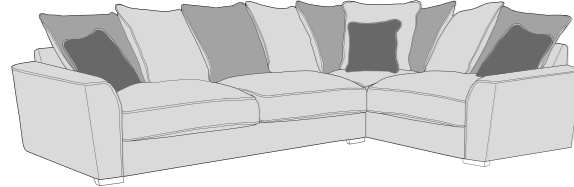

LH2, COR, RH1 (L2, CO, R1) Group