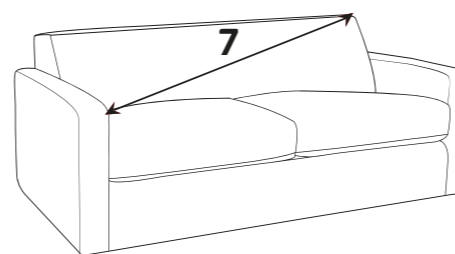

Mattress thickness: 11.5cm

Mattress Length: 183cm

2 fold action is 160Kg total max occupancy weight

Sofa beds available as standard back only

DIMENSION GUIDE

Check the diagonal access dimension to ensure furniture will fit in your home.

- 1 - HEIGHT
- 2 - WIDTH
- 3 - DEPTH
- 4 - SEAT HEIGHT
- 5 - SEAT DEPTH (STD & PILLOW)
- 6 - SEAT WIDTH
- 7 - DIAGONAL ACCESS
- 8 - OUTBACK HEIGHT
- 9 - ARM HEIGHT

Please note: All dimension are approximate. Allow tolerance of +/- 2.5cm. Depth measurement includes seat cushion overhang.