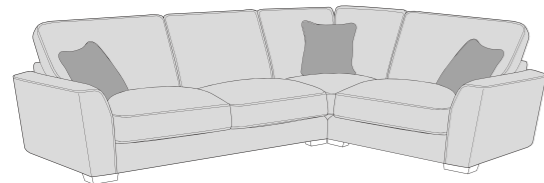

Extra Flex⁺
Soft, Supportive Seating

15/01/2025

FANTASIA COVER GUIDE - STANDARD BACK

Please use this guide when ordering the following pieces to clarify cover options.

STANDARD BACK

LH2, RFC, FST (L2, RFC, P) Group

FST, LFC, RH2 (P, LFC, R2) Group

L2S, RFC, FST (L2S, RFC, P) Group

FST, LFC, R2S (P, LFC, R2S) Group

LH2, COR, RH1 (L2, CO, R1) Group

LH1, COR, RH2 (L1, CO, R2) Group

L2S, COR, RH1 (L2S, CO, R1) Group

LH1, COR, R2S (L1, COR, R2S) Group

LH2, R2C (L2, R2C) Group

L2C, RH2 (L2C, R2) Group

LH2, COR, RH2 (L2, CO, R2) Group

LH1, COR, RH1 (L1, CO, R1) Group

ALU (AU)

4 Seater modular sofa (4MD)

3 Seater sofa (3ST)

2 Seater sofa (2ST)

Love chair (LOV)

Arm chair (1ST)

3 Seater Sofa Bed (3SB, 3DB)

(Available in Standard or Deluxe)

2 Seater Sofa Bed (2SB, 2DB)

(Available in Standard or Deluxe)

Chair Sofa Bed (1SB, 1DB)

(Available in Standard or Deluxe)