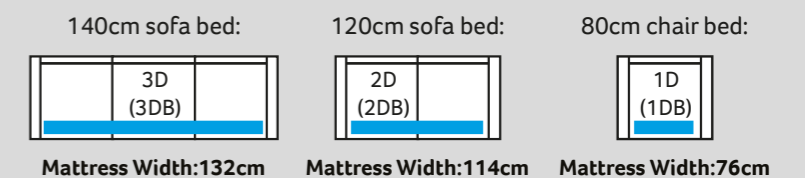

Mattress Thickness: 6cm

Mattress Length: 185cm

3 fold action is 140Kg total max occupancy weight

DELUXE ACTION & SPRUNG MATTRESS

A two fold metal action with beech slats. Complemented by a deluxe sprung mattress. For everyday use.

Mattress thickness: 11.5cm

Mattress Length: 183cm

2 fold action is 160Kg total max occupancy weight

Sofa beds available as standard back only

DIMENSION GUIDE

Check the diagonal access dimension to ensure furniture will fit in your home.