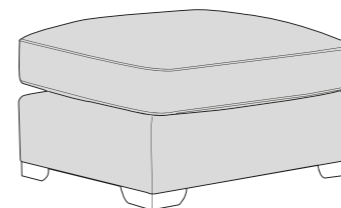

LH2, R2C (L2, R2C) Group

L2C, RH2 (L2C, R2) Group

LH2, COR, RH2 (L2, CO, R2) Group

LH1, COR, RH1 (L1, CO, R1) Group

ALU (AU)

4 Seater modular sofa (4MD)

3 Seater sofa (3ST)

2 Seater sofa (2ST)

Love chair (LOV)

Arm chair (1ST)

3 Seater Sofa Bed (3SB, 3DB)

(Available in Standard or Deluxe)

2 Seater Sofa Bed (2SB, 2DB)

(Available in Standard or Deluxe)

Chair Sofa Bed (1SB, 1DB)

(Available in Standard or Deluxe)

Large Footstool (FST)

 **COVER 1**
(BODY)

 **COVER 2**
(SCATTER)

Standard Back
Scatter Cushions

Front = Cover 2
Piping = Cover 1
Back = Cover 1

 **BFA**
BRITISH FURNITURE
ASSOCIATION
MANUFACTURER MEMBER

 **A CID**
ANTI COPYING IN DESIGN