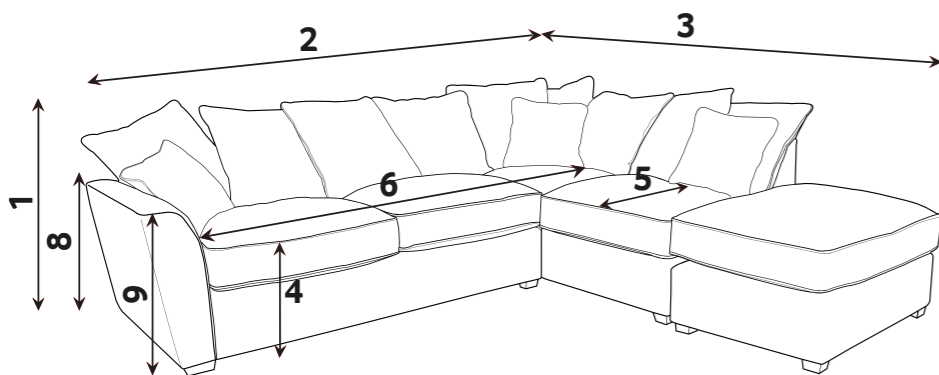

Mattress thickness: 11.5cm

Mattress Length: 183cm

2 fold action is 160Kg total max occupancy weight

Sofa beds available as standard back only

DIMENSION GUIDE

Check the diagonal access dimension to ensure furniture will fit in your home.

- 1 - HEIGHT
- 2 - WIDTH
- 3 - DEPTH
- 4 - SEAT HEIGHT
- 5 - SEAT DEPTH (STD & PILLOW)
- 6 - SEAT WIDTH
- 7 - DIAGONAL ACCESS
- 8 - OUTBACK HEIGHT
- 9 - ARM HEIGHT

Please note: All dimension are approximate. Allow tolerance of +/- 2.5cm. Depth measurement includes seat cushion overhang.